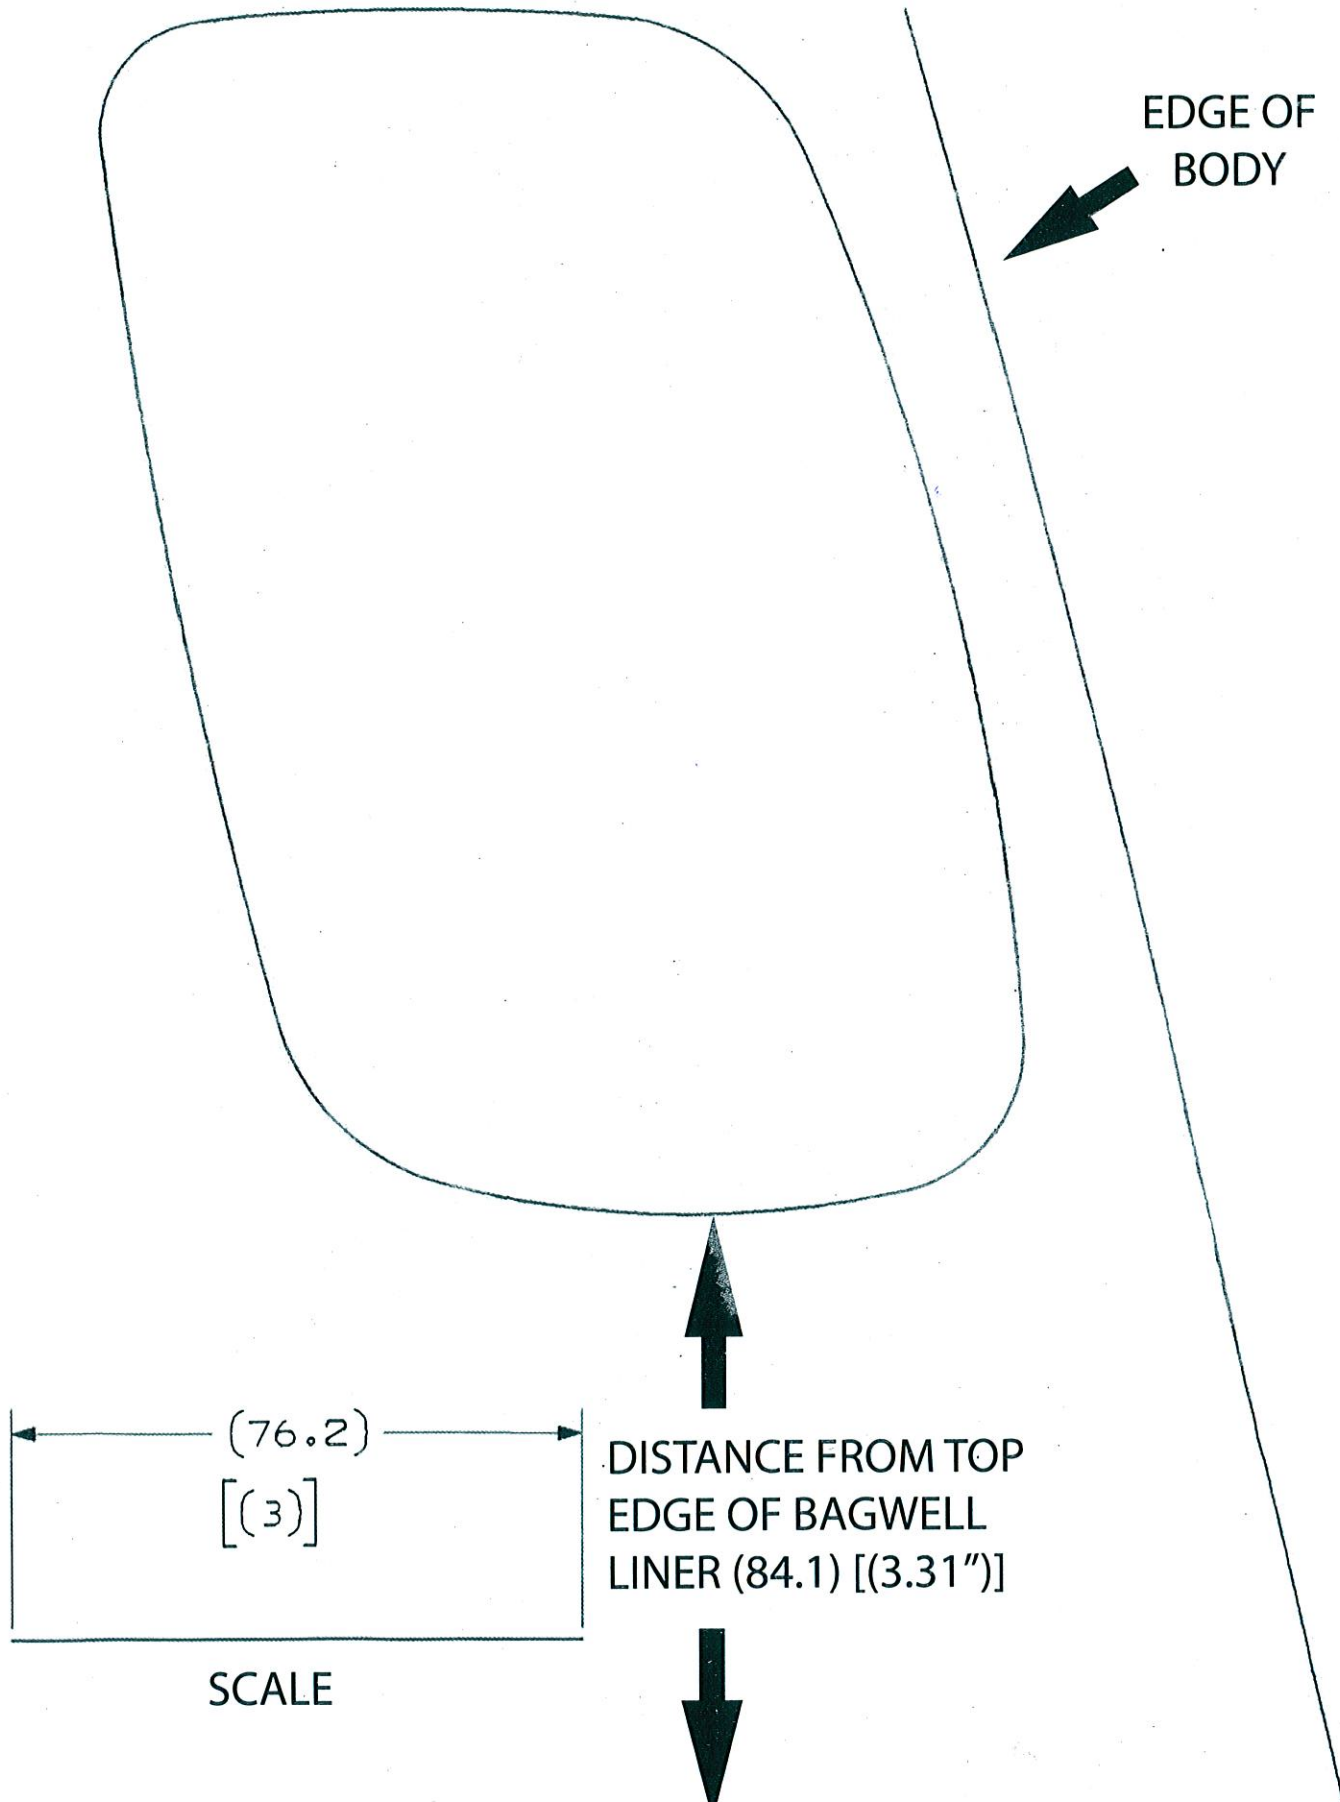

TEMPLATE REAR TAILLIGHTS  
THIS SIDE DRIVERS SIDE / PASSENGER SIDE OPPOSITE

Template  
Driver Side Headlight  
Passenger Side opposite

SCALE: 1:1  
60mm

BODY LINE

EDGE OF EMBLEM

KK-13